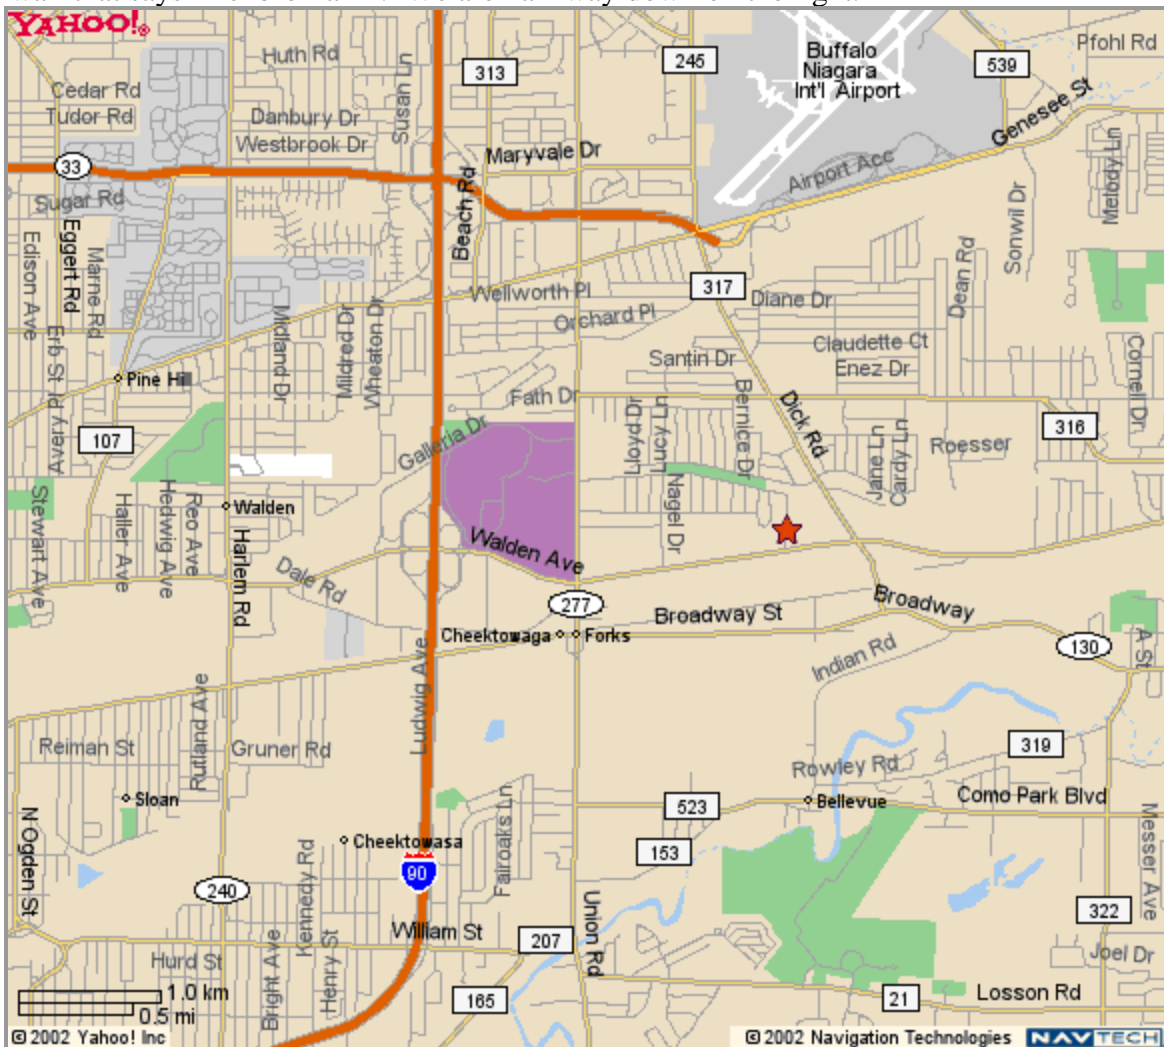

75 Benbro Drive
 Cheektowaga, NY 14225

We are 1.5 miles east of the Walden Avenue Exit of Interstate 90 (NYS Thruway). Turn left onto Benbro Drive (if you are traveling east). The street is marked by a large brick wall that says "Benbro Park". We are half-way down on the right.